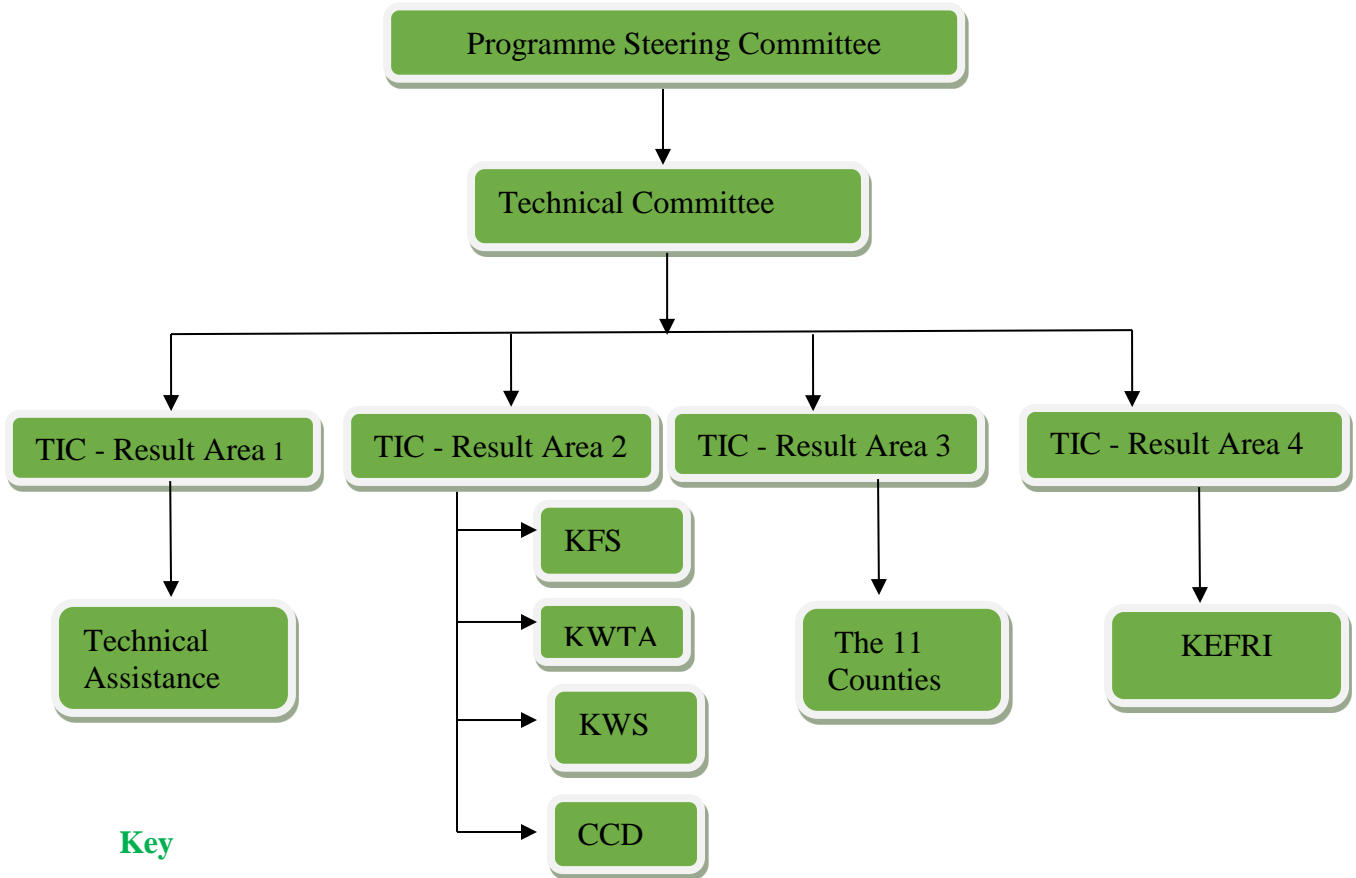

Programme Governance Structure

Key

CCD	Climate Change Directorate
KEFRI	Kenya Forestry Research Institute
KFS	Kenya Forest Service
KWTA	Kenya Water Towers Agency
KWS	Kenya Wildlife Service
TIC	Technical Implementation Committee